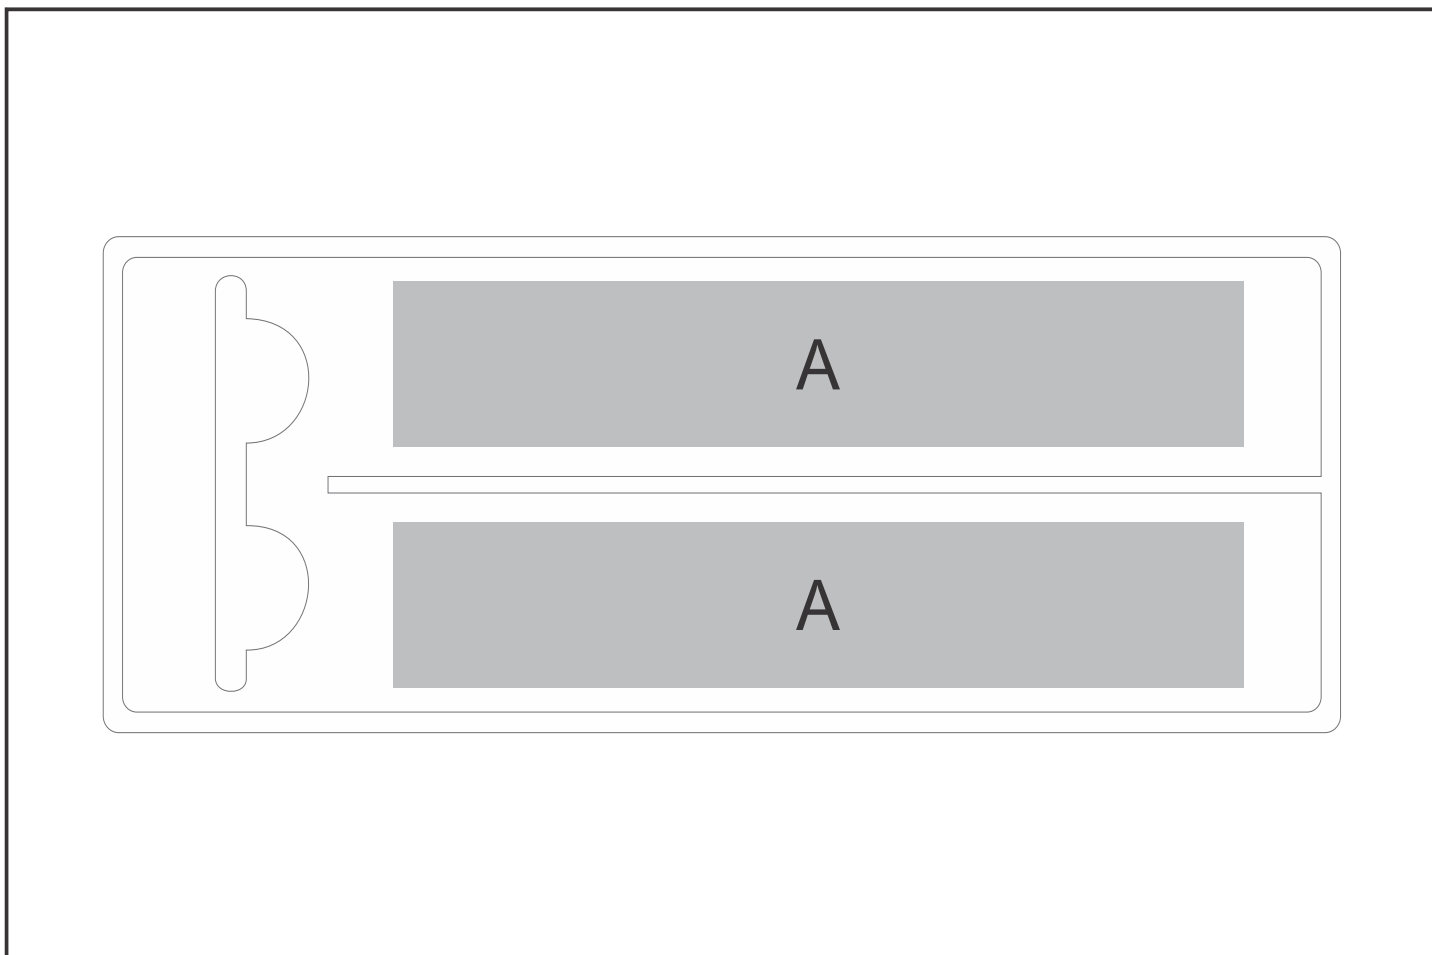

POUCH-2210

Altitude Marvin Double Pen Pouch (COMP)

Need to know:

- Includes 1-Colour, 1-Position Screen Print (setup fee applies)

Branding Options:

Position	Branding Method (Branding Code)	No. of Colours	Dimension
A	Screen Print (SA)	1 Colour	100mm wide x 20mm high